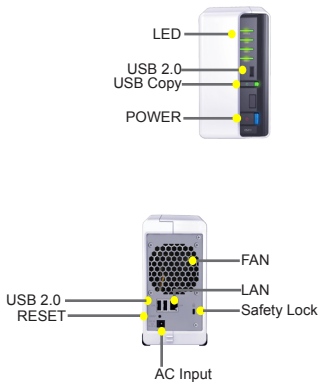

CONNECTIONS & BUTTONS